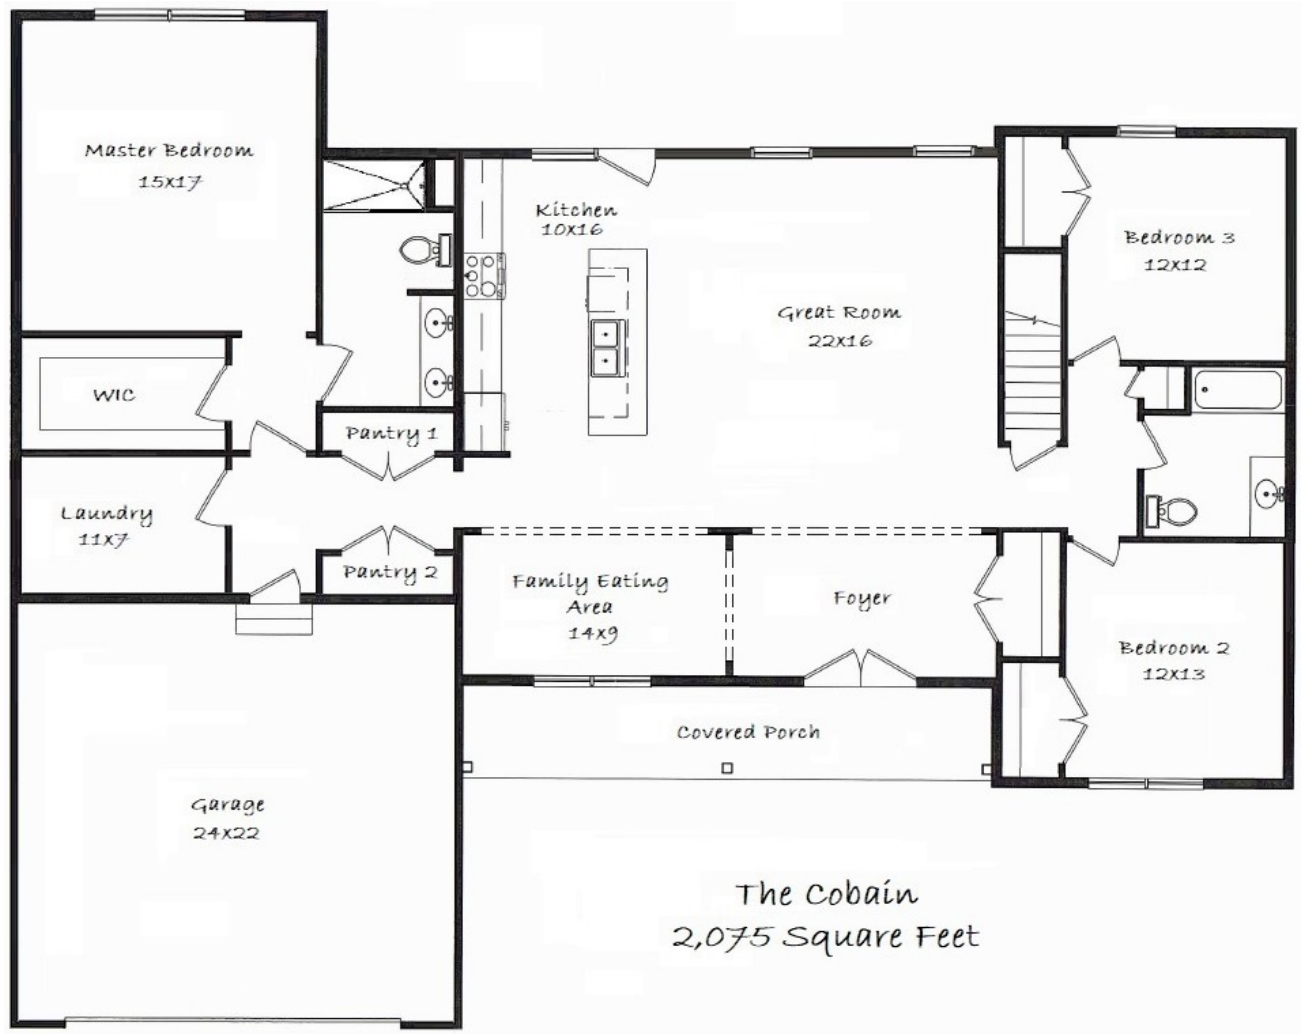

*A two car, front load garage is included with this plan

The Cobain

2,075 square feet

The Cobain is a rock-star of a floor plan, featuring a large Master Bedroom and a spacious Great Room. The open kitchen features a large island with eating on three sides, and two separate pantries!

- ◆ 3 bedrooms ◆ 2 full bathrooms ◆ Full basement ◆ Open floor plan ◆
- ◆ Large Great Room ◆ 2 Pantries ◆

Marketing drawings are for illustration purposes only. Some optional features, such as a side load garage or metal roofs, for example, might be shown for demonstrational purposes only.