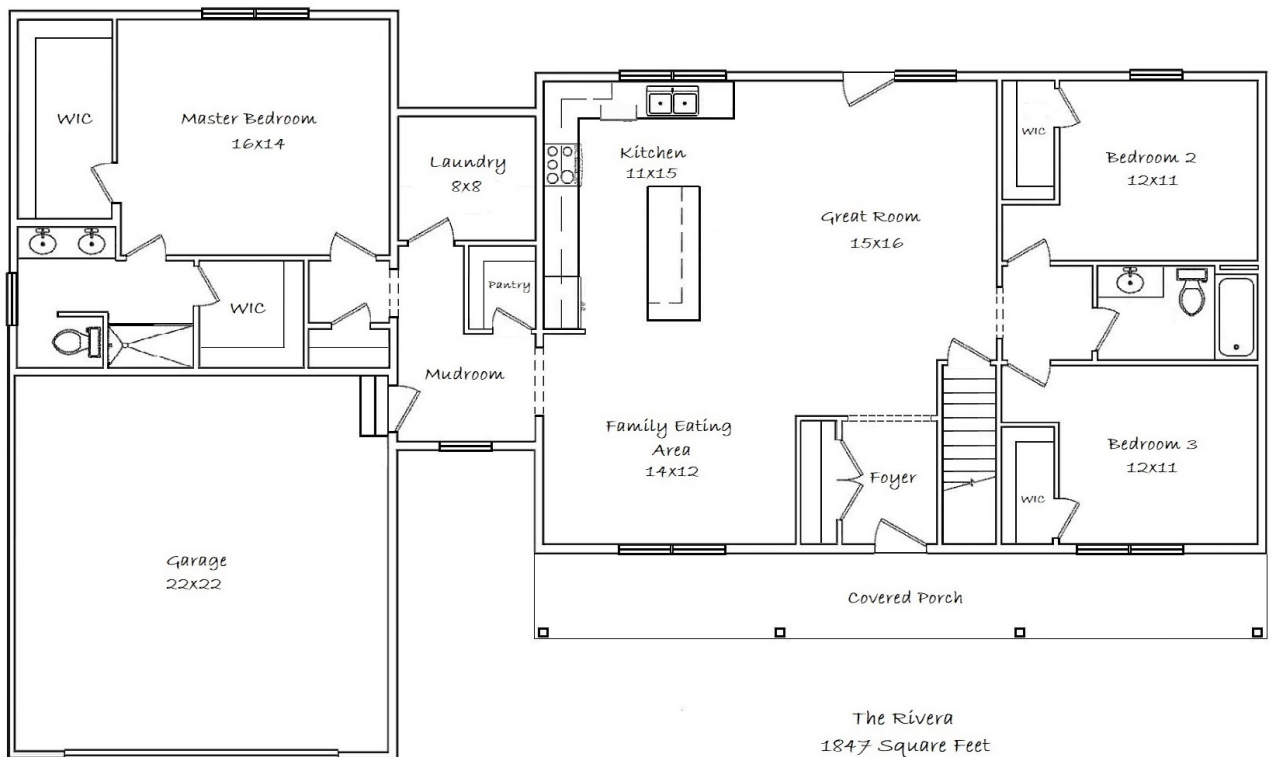

* A two car, front load garage is included with this plan.

The Rivera

1,847 square feet

The Rivera has an inviting front porch. Step inside to see an open Kitchen-Great Room-Eating Area. All bedrooms come with walk in closets, and the Master Bedroom has two!

- ◆ 3 Bedrooms ◆ 2 Full Bathrooms ◆ Full Basement ◆ Open Floor Plan ◆
- ◆ Large Mudroom ◆ Large Front Porch ◆ Dual Master Closets ◆
- ◆ Large Great Room ◆

Marketing drawings are for illustration purposes only. Some optional features, such as a side load garage or metal roofs, for example, might be shown for demonstrational purposes only.