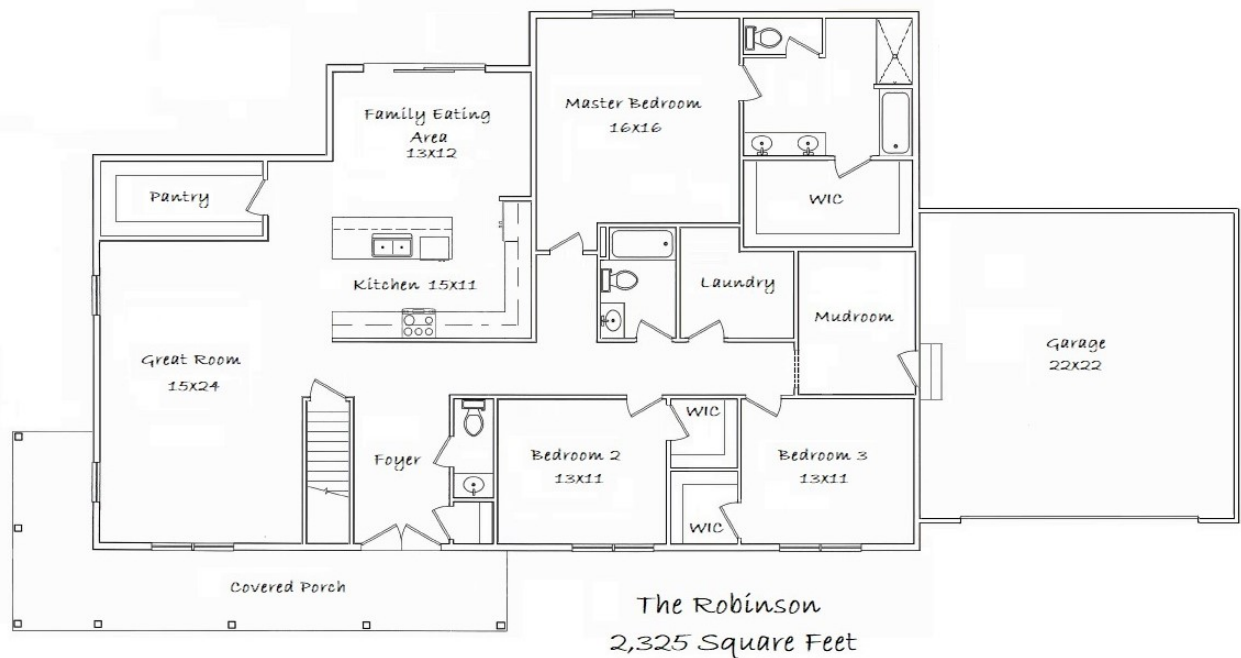

The Robinson

2,325 square feet

The large, wrap around front porch of the Robinson is sure to be a hit for those who love the outdoors! The Robinson also features a large Kitchen with a huge walk in Pantry. All bedrooms have private walk in closets. Stay organized with the Robinson's large Mudroom off of the Garage!

- ◆ 3 Bedrooms ◆ 2 Full Bathrooms ◆ 1 Half Bathroom ◆ Full Basement ◆
- ◆ Large Mudroom ◆ Large Wrap-Around Front Porch ◆ Huge Pantry ◆

Marketing drawings are for illustration purposes only. Some optional features, such as a side load garage or metal roofs, for example, might be shown for demonstrational purposes only.