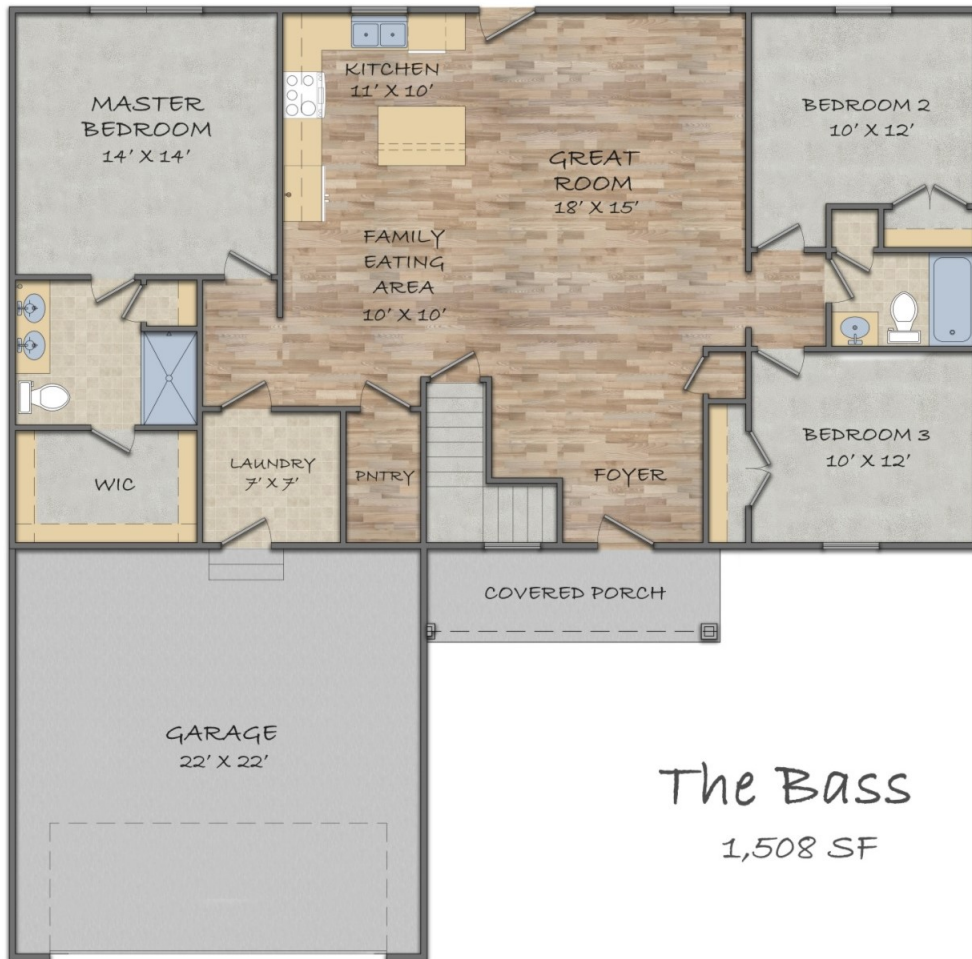

## The Bass

1,508 square feet

The Bass packs a mighty punch in a little package! You will surely come to love this floorplan once you get to know it. What you see is what you get with The Bass—and what you get is spectacular! Check out the large Great Room on this plan. Check out the large walk in Pantry as well!

- ◆ 3 bedrooms ◆ 2 full bathrooms, ◆ Full basement ◆ Open floor plan ◆ Large Great Room ◆ Large Pantry ◆

## The Bass

1,508 SF

Marketing drawings are for illustration purposes only. Some optional features, such as a side load garage or metal roofs, for example, might be shown for demonstrational purposes only.